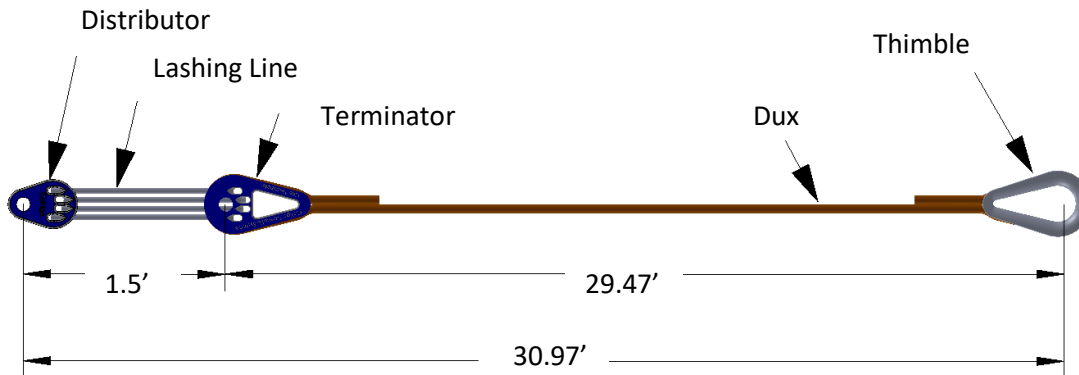

# Corsair Sprint/Dash 750 Colligo Dux Shroud System

### Specifications

	Identification	Size/Length	Quantity
Shroud/Stay	Stay	29.47'	2
Line	CSS107	7mm	72'
Distributor	CSS95	-	2
Lashing Line	DYNMA316	3/16"	30'
Line Terminator	CSS74	-	2
Thimble	M8 Stainless Thimble	-	2
Pins	Custom	3/8"	2
<b>Total Length (pin to pin)</b>	-	<b>30.97'</b>	