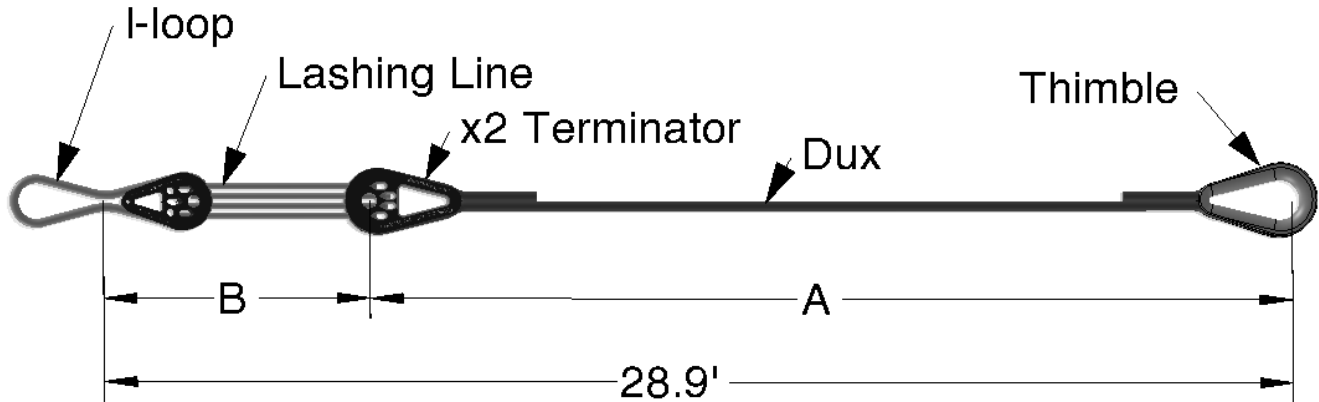

Corsair Pulse 600– Shroud Set

	A	B
Port	27.4'	1.5'
Starboard	27.4'	1.5'

Specifications

	Identification	Size/Length	Quantity
Shroud/Stay	Shroud	27.4'	2
Line	CSS107	7mm / +27'	2
Thimble	M6 Cast Stainless	-	2
Lashing Line	Lashing line 3/16	3/16" / 15'	2
Line Terminator	CSS74BLK	-	2
i-Loop	Custom	9mm	2
Total Length (pin to pin)	-	28.9'	