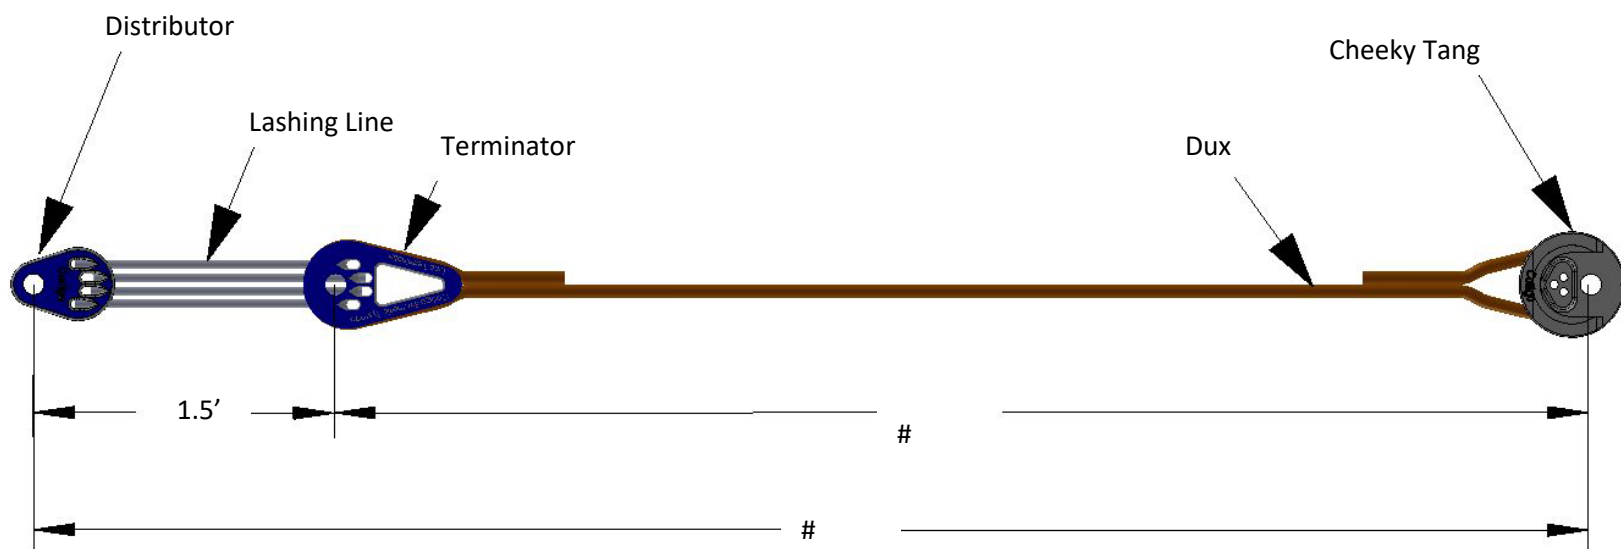

Corsair F22R

Colligo Dux Forestay System

Through Hole dia. = #
Mast Thickness = #