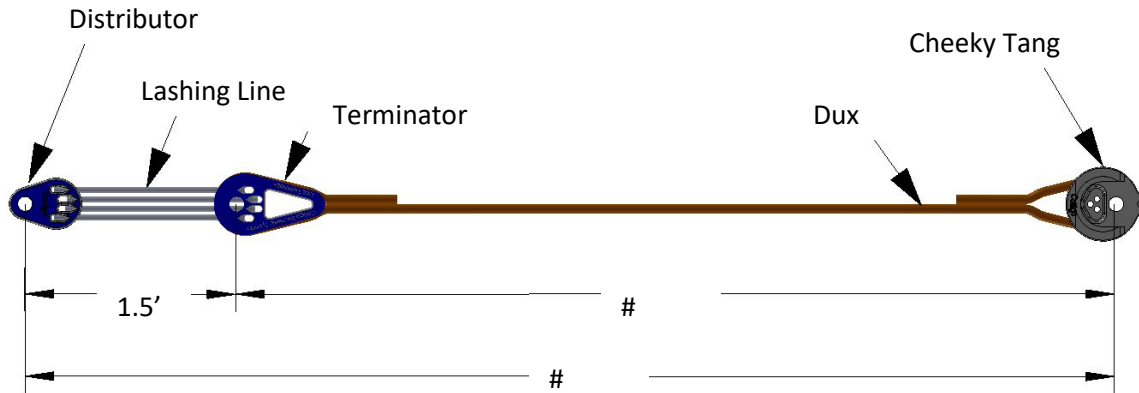

# Corsair F22 Colligo Dux Forestay System

Through Hole dia. = #

Mast Thickness = #

### Specifications

	Identification	Size/Length	Quantity
Shroud/Stay	Stay	#	1
Line	CSS107	7mm / +37'	1
Distributor	CSS91	-	1
Lashing Line	Lashing line 5mm	5mm / +12'	1
Line Terminator	CSS74	-	1
Cheeky Tang	CHKYTNG 5-7mm	-	1
Compression Sleeve	Custom		1
Pins	Custom		1
	Custom	/ #	1
<b>Total Length (pin to pin)</b>	-	<b>#'</b>	