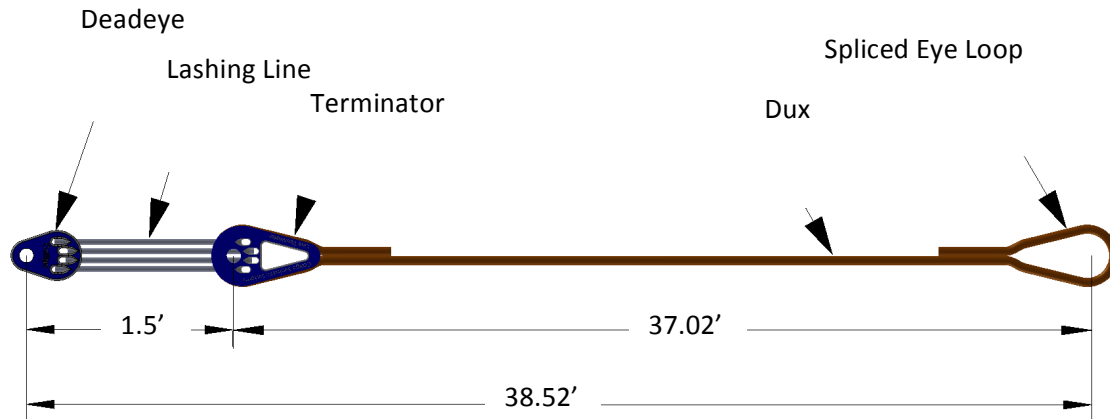

# Corsair Cruze 970 Colligo Dux Shroud System

### Specifications

	Identification	Size/Length	Quantity
Shroud/Stay	Shroud	37.02'	2
Line	CSS109	9 mm	80
Deadeye	CSS61	-	2
Lashing Line	Lashing line 5mm	5mm	36
Line Terminator	CSS71BLK	-	2
Pins	Custom	1/2"	2
<b>Total Length (pin to pin)</b>	-	<b>38.52</b>	