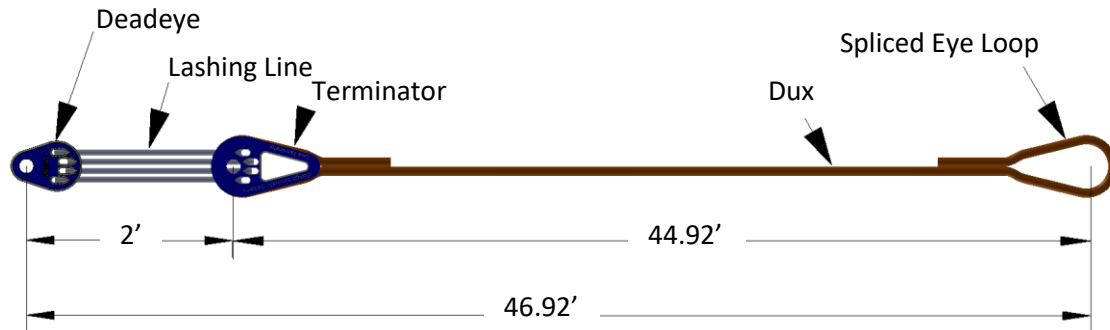

Corsair C37 Colligo Dux Shroud System

Specifications

	Identification	Size/Length	Quantity
Shroud/Stay	Shroud	44.92	2
Line	CSS111	11 mm	110'
Deadeye	CSS62.5	-	2
Lashing Line	Lashing line 6.4mm	6.4mm / 20'	40
Line Terminator	CSS72BLK	-	2
Pins	Custom	5/8"	2
Total Length (pin to pin)	-	46.92	