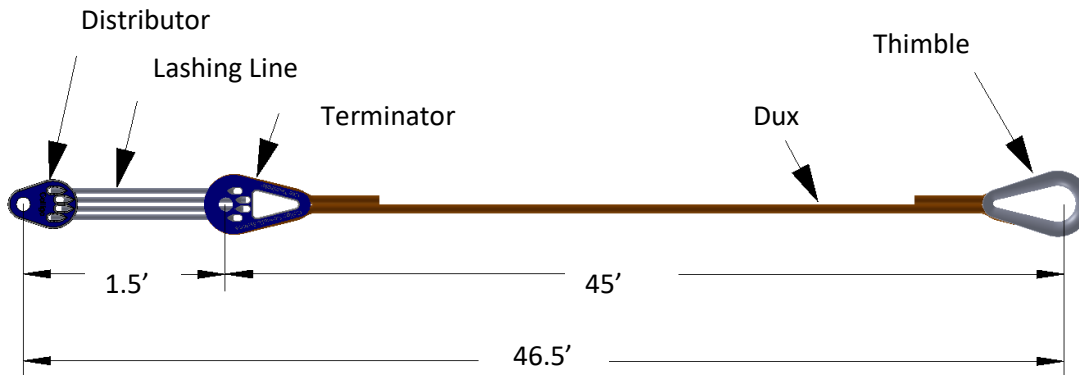

### Specifications

	Identification	Size/Length	Quantity
Shroud/Stay	Stay	46.5'	1
Line	CSS107	7mm / +45'	1
Distributor	CSS62.5	-	1
Lashing Line	Lashing line 5mm	5mm / +12'	1
Line Terminator	CSS72	-	1
Thimble	M8 Stainless Thimble	-	1
Pins	Custom	1/2"	1
<b>Total Length (pin to pin)</b>	-	<b>46.5'</b>	