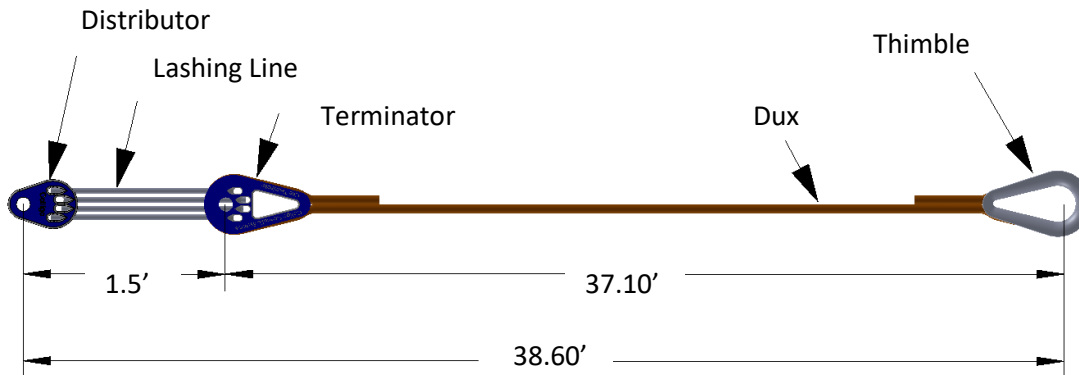

# Corsair C31 with forestay shackle Colligo Dux Shroud System

### Specifications

	Identification	Size/Length	Quantity
Shroud/Stay	Stay	38.60'	2
Line	CSS109	9mm	90
Distributor	CSS61blk	1/2"	2
Lashing Line	Dynma316	3/16"	30
Line Terminator	CSS71	-	2
Thimble	M8 Stainless Thimble	-	2
Pins	Custom	Clevis 1/2"	2
<b>Total Length (pin to pin)</b>	-	<b>38.60'</b>	