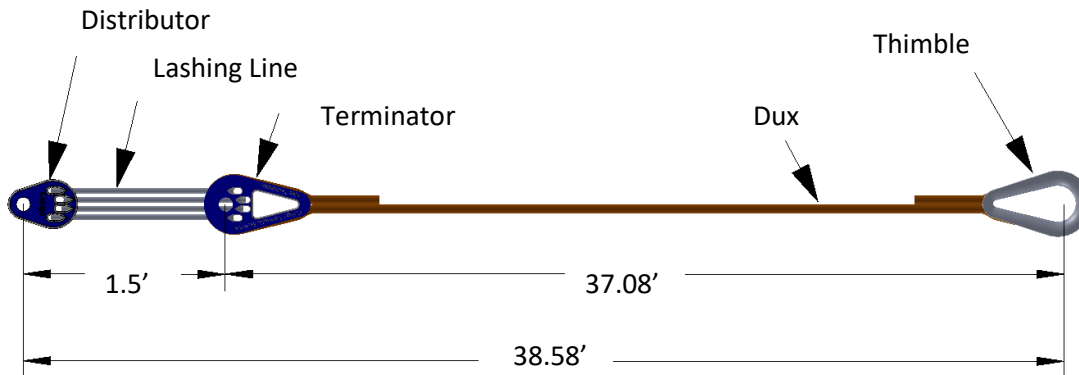

Corsair C31 with Shackle Colligo Dux Forestay System

Specifications

| | Identification | Size/Length | Quantity |
|----------------------------------|----------------------|---------------|----------|
| Shroud/Stay | Stay | 38.58' | 1 |
| Line | CSS107 | 7mm / +34' | 1 |
| Distributor | CSS61 | - | 1 |
| Lashing Line | Lashing line 5mm | 5mm / +12' | 1 |
| Line Terminator | CSS71 | - | 1 |
| Thimble | M8 Stainless Thimble | - | 1 |
| Pins | Custom | 1/2" | 1 |
| Total Length (pin to pin) | - | 38.58' | |