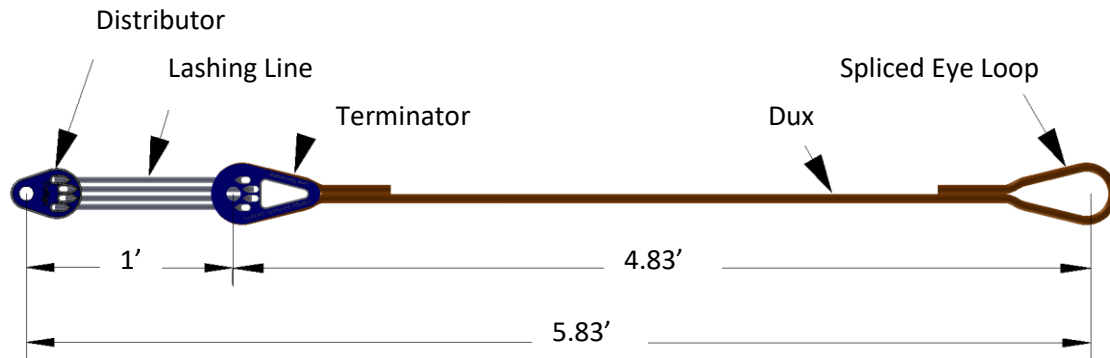

Corsair C28R Colligo Dux Bobstay System

Specifications

	Identification	Size/Length	Quantity
Shroud/Stay	Stay	5.83'	1
Line	CSS109	9 mm / +5'	1
Distributor	CSS61	-	1
Lashing Line	Lashing line 6.4mm	6.4mm / +30'	1
Line Terminator	CSS71BLK	-	1
Pins	Custom	1/2"	1
Total Length (pin to pin)	-	5.83'	

Created by: Christine Recalde

Edited by:

Additional Notes: Spliced Eye Loop for Luggage Tag.