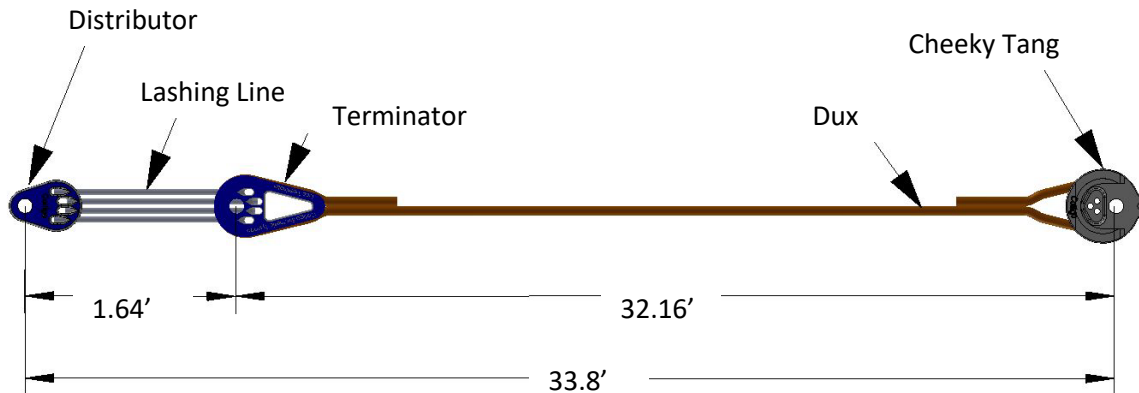

Corsair C28 CC with Cheeky Tangs Colligo Dux Shrouds

Through Hole dia. =
Mast Thickness = 3.7"

Specifications

	Identification	Size/Length	Quantity
Shroud/Stay	shroud	32.16'	2
Line	CSS107	7mm	78
Distributor	CSS61	-	2
Lashing Line	DYNMA316	3/16"	40
Line Terminator	CSS71	-	2
Cheeky Tang	CHKYTNG 5-9mm	-	2
Compression Sleeve	Custom		1
Pins	Custom	1/2"	2
Total Length (pin to pin)	-	#	