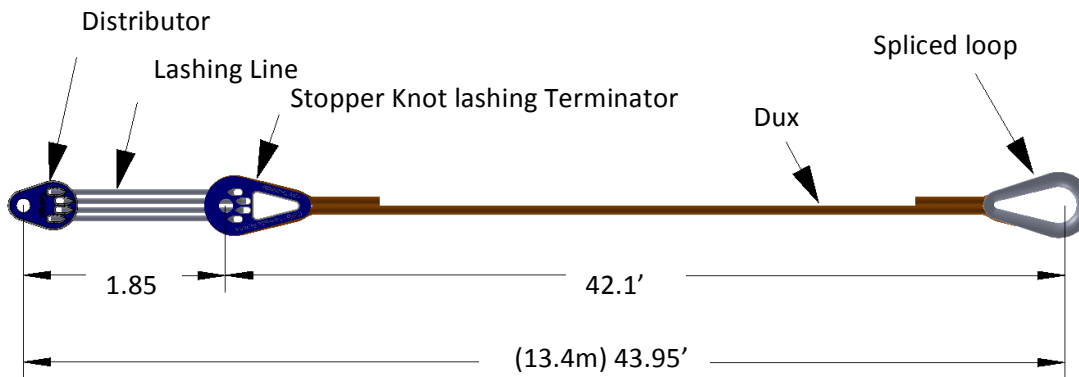

## Colligo Dux Shroud System, 13.4m (43.95') pin to pin

### Specifications

	Identification	Size/Length	Quantity
Shroud/Stay	Shroud	42.1	2
Line	CSS109	9mm / 51	102
Distributor	CSS61	½' sleeves w pins	2
Lashing Line	Lashing line 5mm	5mm / +20'	40
Line Terminator	CSS71 ST	-	2
Thimble	None	-	
Pins	Clevis pins	1/2"	2
<b>Total Length (pin to pin)</b>	-	<b>43.95'</b>	